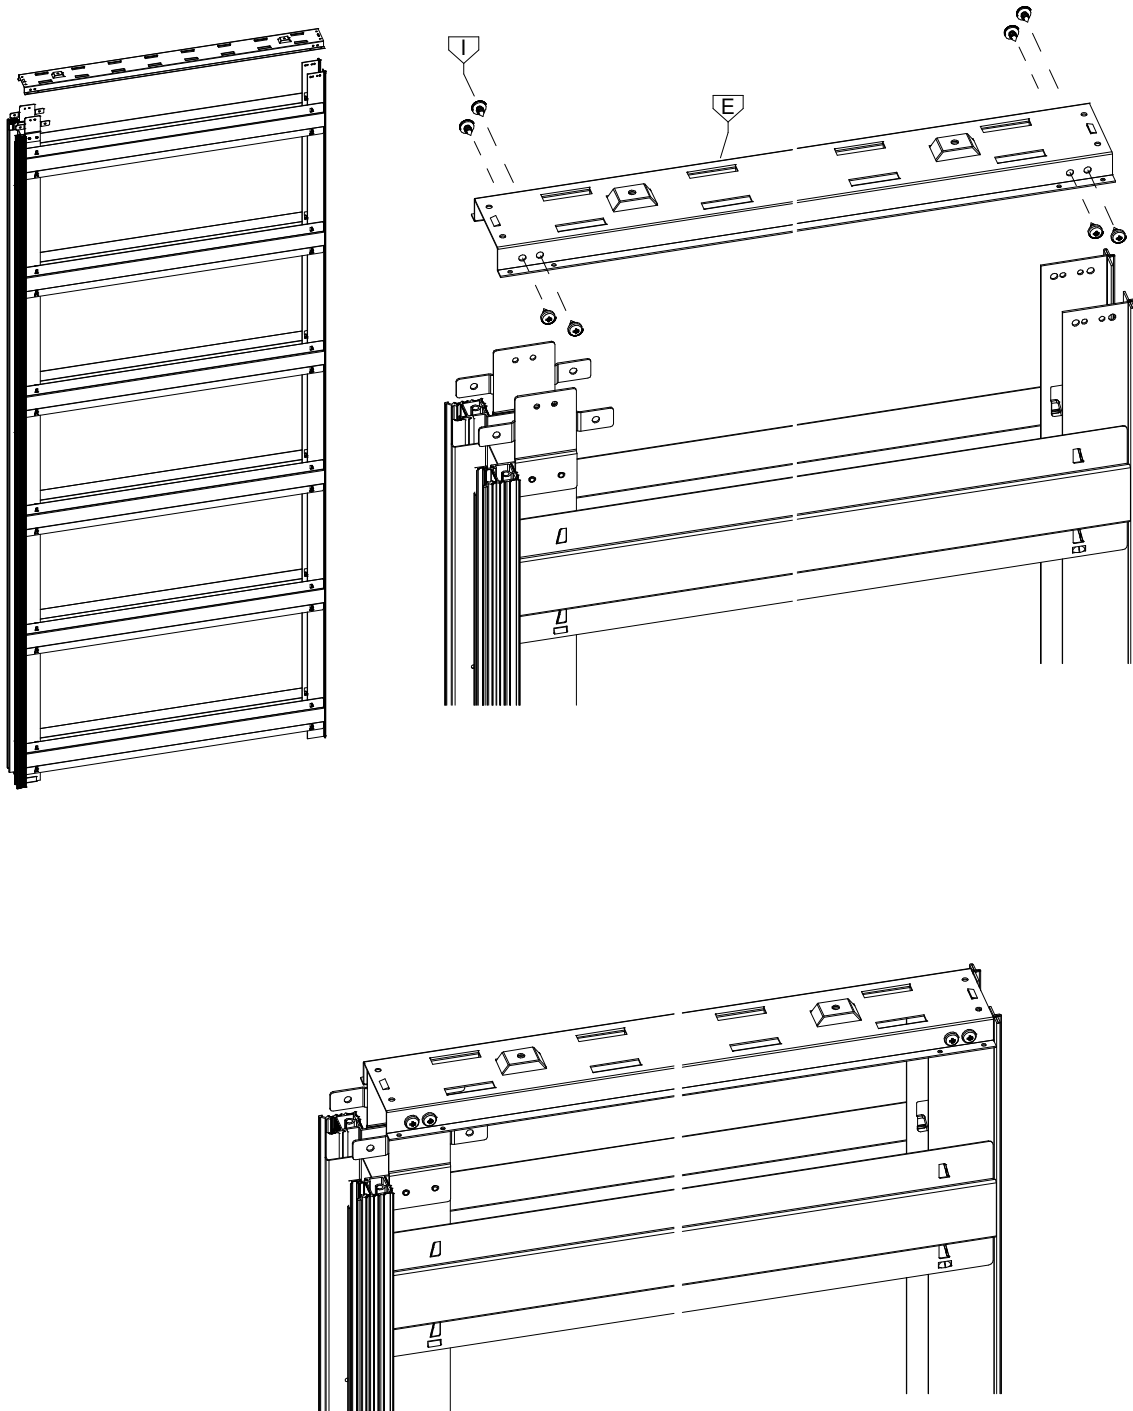

## INDICE - INDEX

---

Montaggio spessore parete 100 - Setup for 100 finished wall	3-6
Montaggio spessore parete 125 - Setup for 125 finished wall	7-10
Montaggio cartongesso - Setup plasterboard	11-12
Stuccatura profili perimetrali - Perimeter profiles plastering	13

1.1

1.2

Subject to misprints, errors and technical modifications.  
All dimensions are in mm

1.3

1.4

Subject to misprints, errors and technical modifications.  
All dimensione are in mm

2.1

2.2