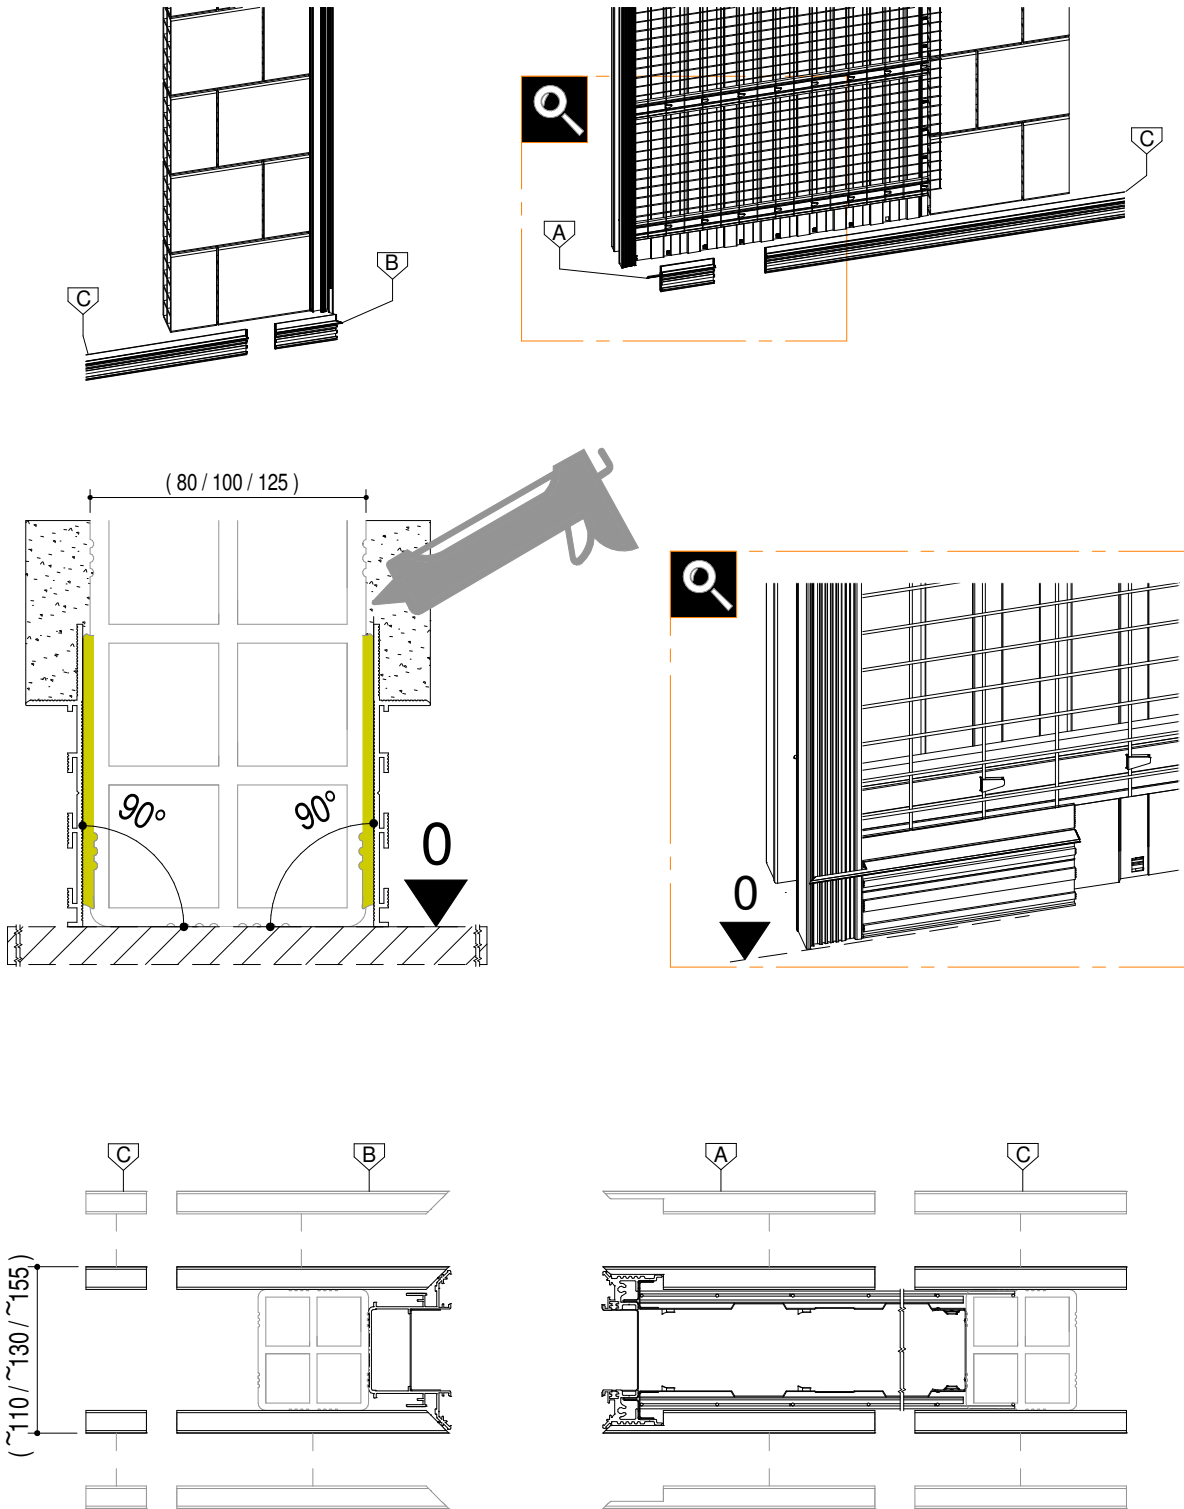

1.2

Subject to misprints, errors and technical modifications.
All dimensione are in mm