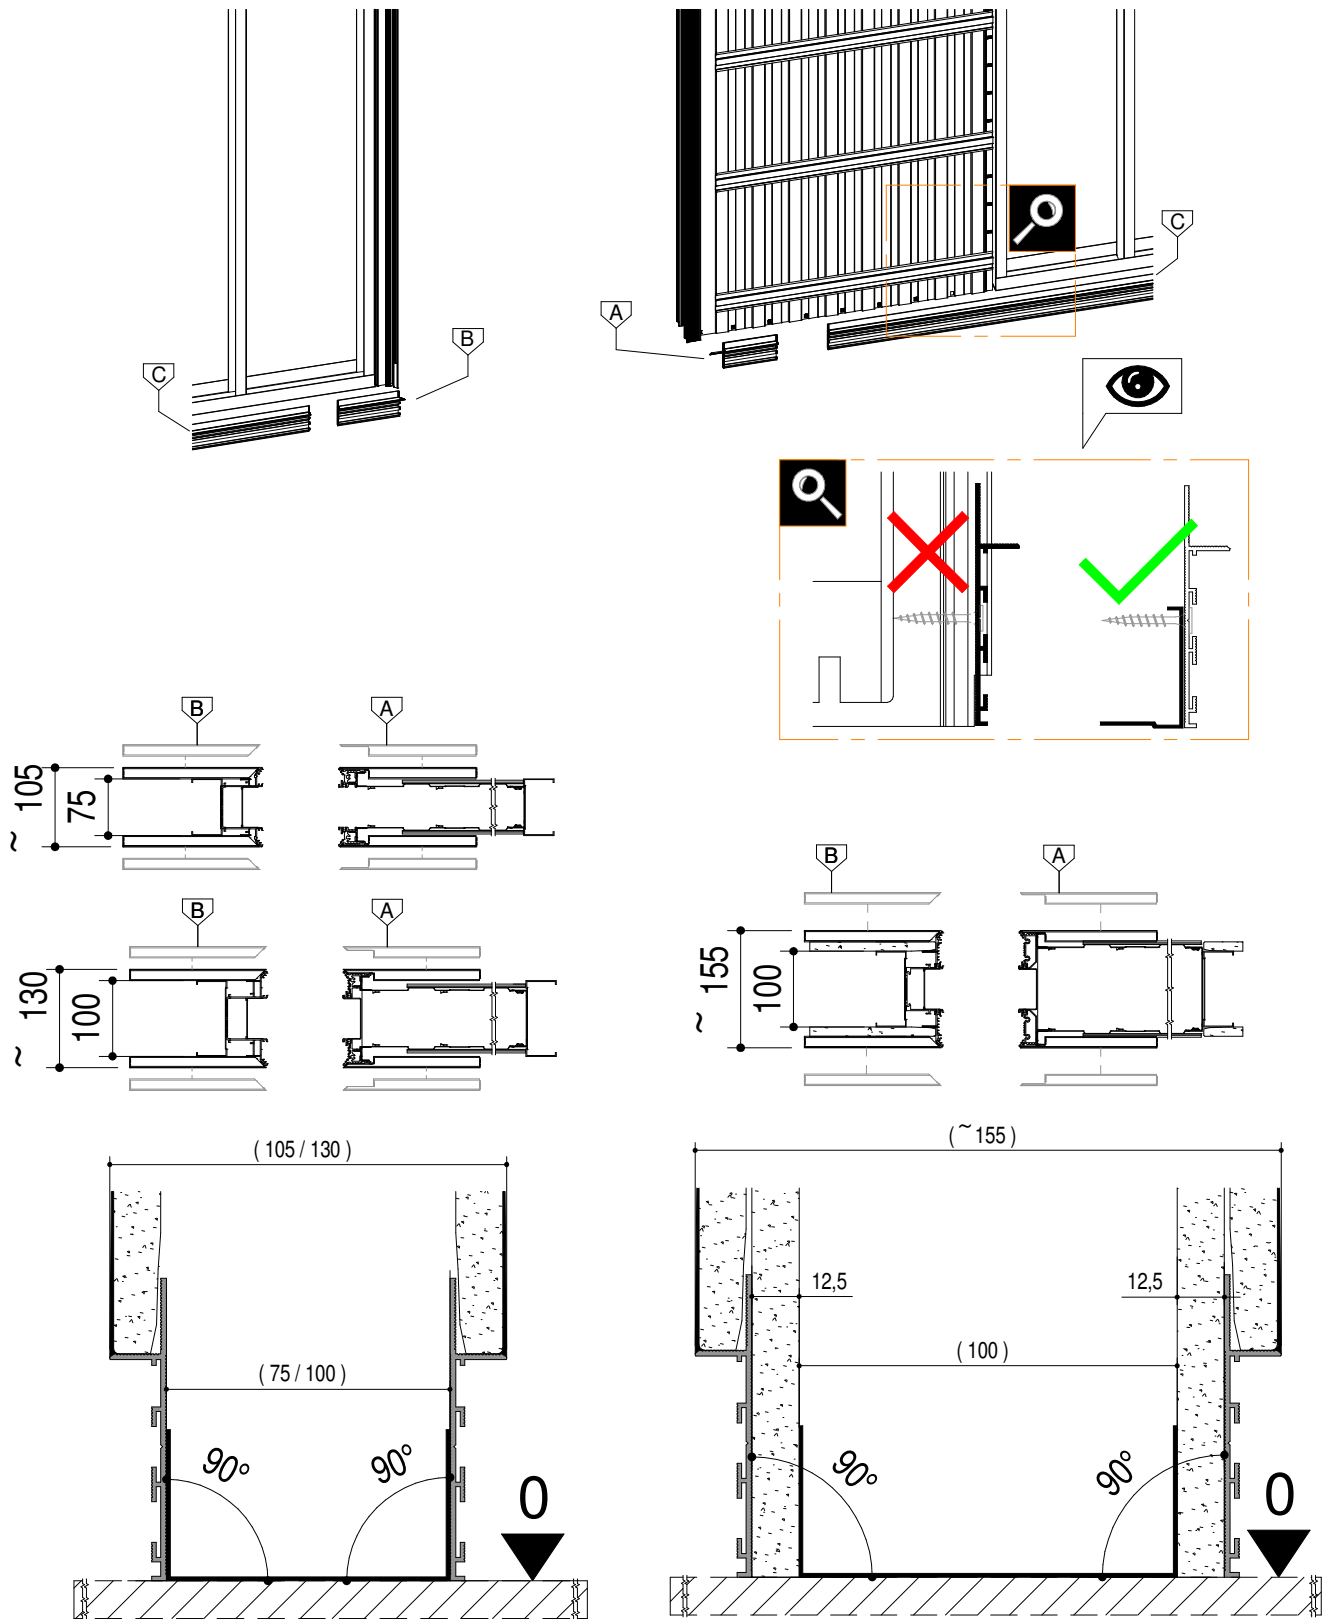

Ermetika[®]
INSIDE WALLS

**ISTRUZIONE MONTAGGIO - SETUP INSTRUCTION
INSTRUCTION MONTAGE- INSTRUCCIONES DE MONTAJE**

Battiscopa filomuro

CONTENUTO KIT | CONTENTS

Dotazione - Standard equipment - Equipement standard - Equipo standard

1.3

1.4

Subject to misprints, errors and technical modifications.
All dimensione are in mm

2.1

2.3

Subject to misprints, errors and technical modifications.
All dimensione are in mm

2.4

2.5