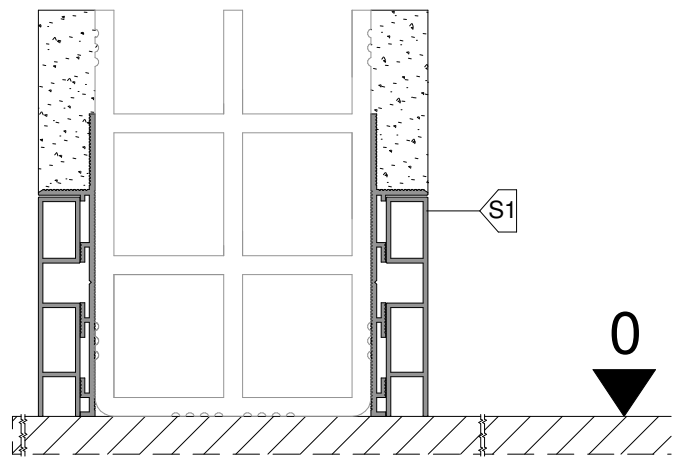

Ermetika[®]
INSIDE WALLS

**ISTRUZIONE MONTAGGIO - SETUP INSTRUCTION
INSTRUCTION MONTAGE- INSTRUCCIONES DE MONTAJE**

Battiscopa filomuro

CONTENUTO KIT | CONTENTS

Dotazione - Standard equipment - Equipement standard - Equipo standard

1.3

1.4

Subject to misprints, errors and technical modifications.
All dimensione are in mm

2.1

2.3

Subject to misprints, errors and technical modifications.
All dimensione are in mm

2.4

2.5