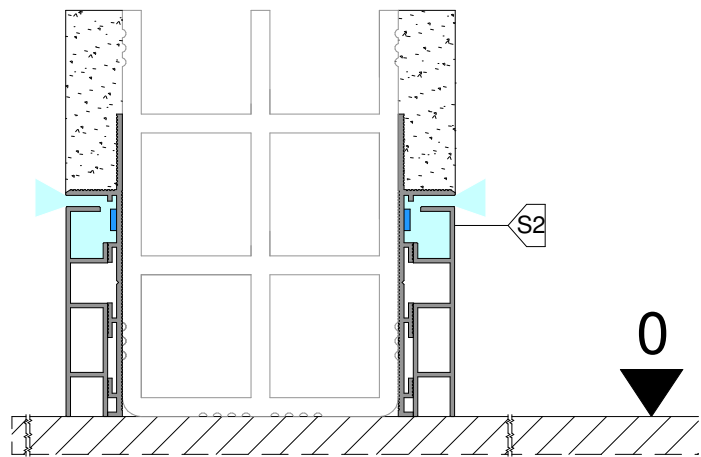

Ermetika[®]
INSIDE WALLS

**ISTRUZIONE MONTAGGIO - SETUP INSTRUCTION
INSTRUCTION MONTAGE- INSTRUCCIONES DE MONTAJE**

Battiscopa filomuro

CONTENUTO KIT | CONTENTS

Dotazione - Standard equipment - Equipement standard - Equipo standard

1.3

1.4

Subject to misprints, errors and technical modifications.
All dimensione are in mm

2.1

2.3

Subject to misprints, errors and technical modifications.
All dimensione are in mm

2.4

2.5