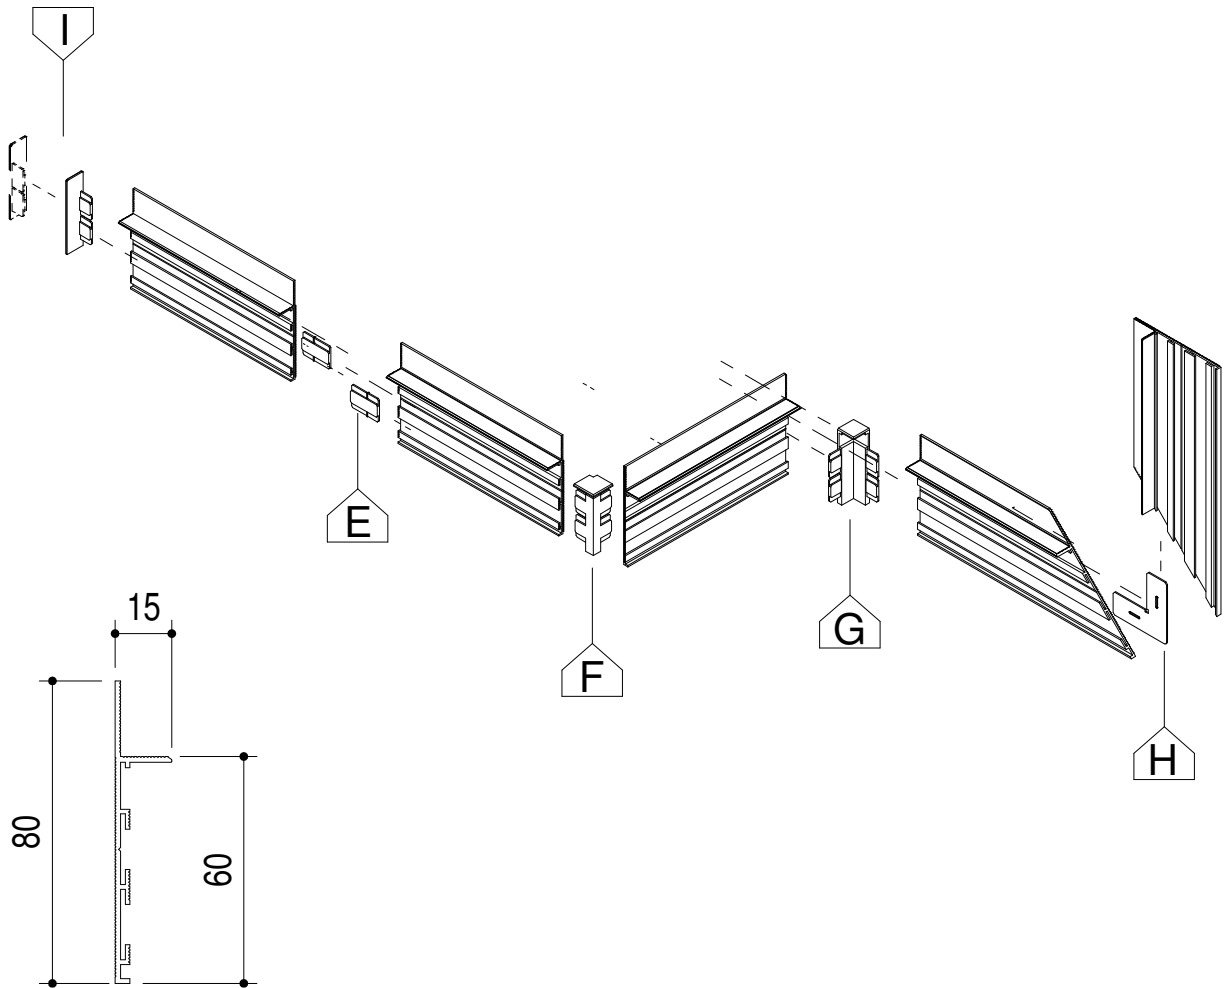

CONTENUTO KIT | CONTENTS

Panoramica - Overall view - Vue d'ensemble - General

INDICE - INDEX

Intonaco - Plaster	3-6
Cartongesso - Plasterboard	7-9
Varianti - Variant	10

Subject to misprints, errors and technical modifications.
All dimensione are in mm