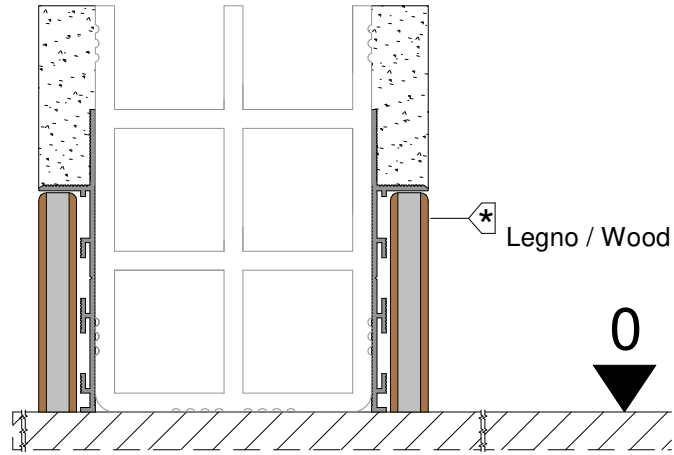

Ermetika[®]
INSIDE WALLS

**ISTRUZIONE MONTAGGIO - SETUP INSTRUCTION
INSTRUCTION MONTAGE- INSTRUCCIONES DE MONTAJE**

Battiscopa filomuro

CONTENUTO KIT | CONTENTS

Dotazione - Standard equipment - Equipement standard - Equipo standard

1.3

1.4

Subject to misprints, errors and technical modifications.
All dimensione are in mm

2.1

2.3

Subject to misprints, errors and technical modifications.
All dimensione are in mm

2.4

2.5