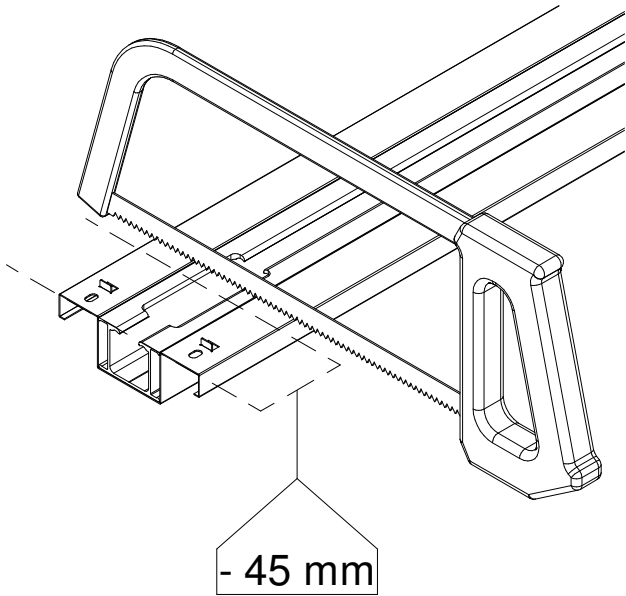

1.

SX / LEFT

DX / RIGHT

2.

Subject to misprints, errors and technical modifications.
All dimensione are in mm