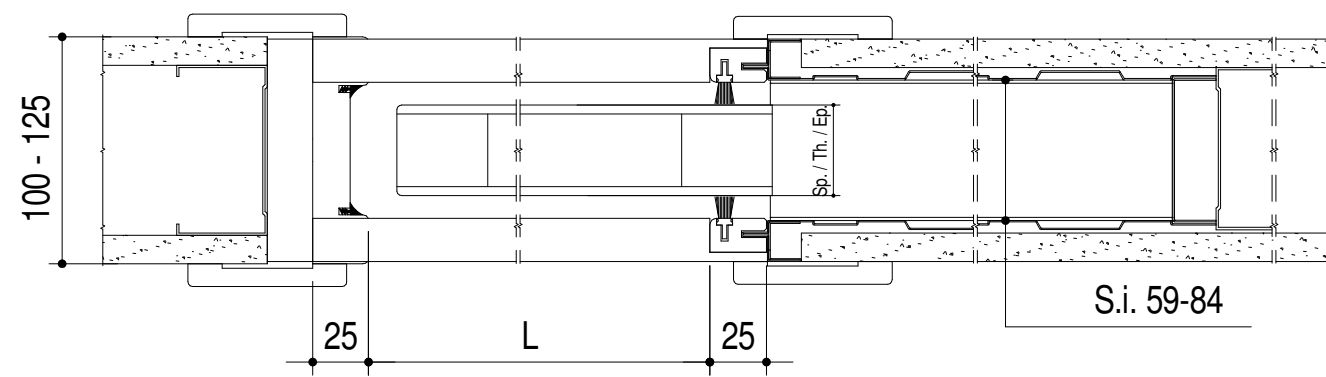

Cartongesso / plasterboard / carton yeso / plaque de platre