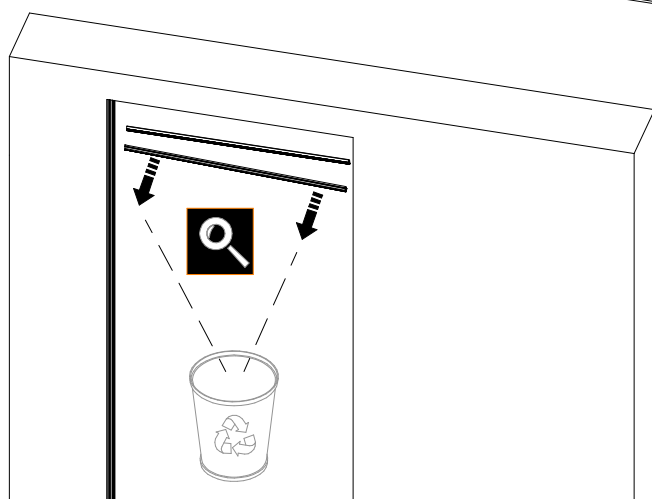

## Panoramica - Overall view - Vue d' ensemble - General

8 ~ 12 mm

250 KG

EASY

## INDICE - INDEX

|   |      |
|---|------|
| Calcolo dimensioni anta vetro - Glass door size calculation | 3-7  |
| Installazione anta vetro - Glass door setup                 | 8-10 |

1.1

1.2

$$H_v = H - 30 \text{ mm}$$