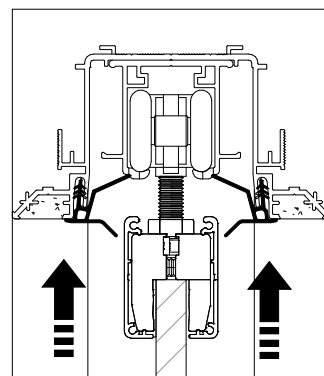

$$H_v = HSB - 45 \text{ mm}$$

Quote valide per telaio posato a quota pavimento finito.

Values valid for system set at finished floor level

1.4

MOD. ABSOLUTE EVO "TUTTALTEZZA" ( TH )

Quote valide per telaio posato a quota pavimento finito.

Values valid for system set at finished floor level

$H_v = HSB - 35 \text{ mm}$

Subject to misprints, errors and technical modifications.  
All dimensione are in mm

1.5

2.1

2.2

2.3

Subject to misprints, errors and technical modifications.  
All dimensione are in mm