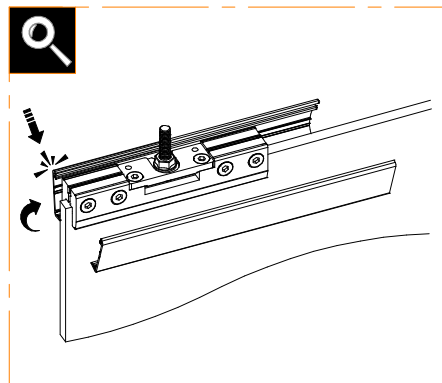

Values valid for system set at finished floor level

$H_v = HSB - 35 \text{ mm}$

Subject to misprints, errors and technical modifications.  
All dimensione are in mm

1.5

2.1

2.2

2.3

Subject to misprints, errors and technical modifications.  
All dimensione are in mm