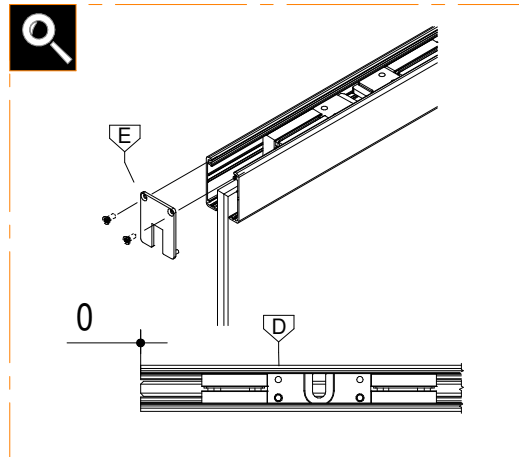

Values valid for system set at finished floor level

$H_v = HSB - 35 \text{ mm}$

Subject to misprints, errors and technical modifications.  
All dimensione are in mm

1.5

2.1

2.2

2.3

Subject to misprints, errors and technical modifications.  
All dimensione are in mm