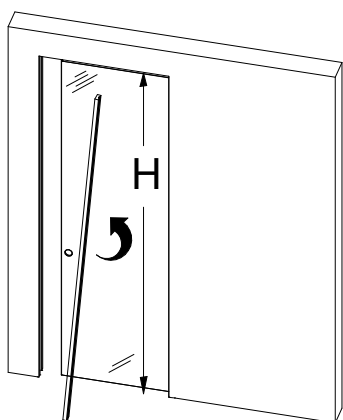

## INDICE - INDEX

|   |      |
|---|------|
| Calcolo dimensioni anta vetro - Glass door size calculation | 3-7  |
| Installazione anta vetro - Glass door setup                 | 8-10 |

1.1

1.2

$$H_v = H - 30 \text{ mm}$$

Values valid for system set at finished floor level

$H_v = HSB - 35 \text{ mm}$

Subject to misprints, errors and technical modifications.  
All dimensione are in mm

1.5

2.1

2.2

2.3

Subject to misprints, errors and technical modifications.  
All dimensione are in mm