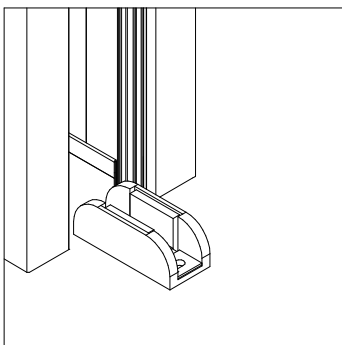

## Panoramica - Overall view - Vue d' ensemble - General

8 ~ 12 mm

250 KG

EASY

## INDICE - INDEX

|   |      |
|---|------|
| Calcolo dimensioni anta vetro - Glass door size calculation | 3-7  |
| Installazione anta vetro - Glass door setup                 | 8-10 |

1.1

1.2

$$H_v = H - 30 \text{ mm}$$