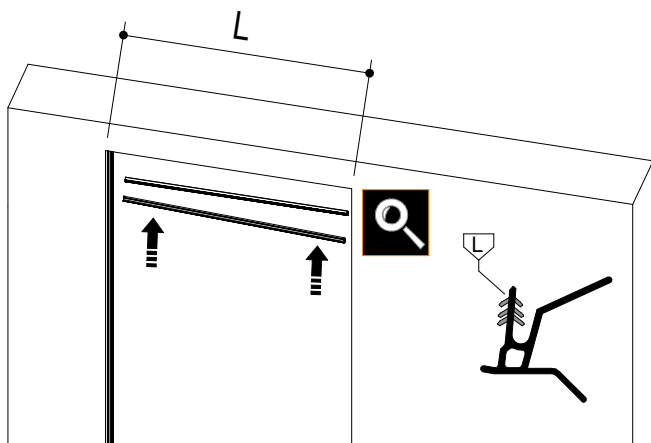

$$H_v = HSB - 45 \text{ mm}$$

Quote valide per telaio posato a quota pavimento finito.

Values valid for system set at finished floor level

1.4

MOD. ABSOLUTE EVO "TUTTALTEZZA" ( TH )

Quote valide per telaio posato a quota pavimento finito.

Values valid for system set at finished floor level

$H_v = HSB - 35 \text{ mm}$

Subject to misprints, errors and technical modifications.  
All dimensione are in mm

1.5

2.1

2.2

2.3

Subject to misprints, errors and technical modifications.  
All dimensione are in mm