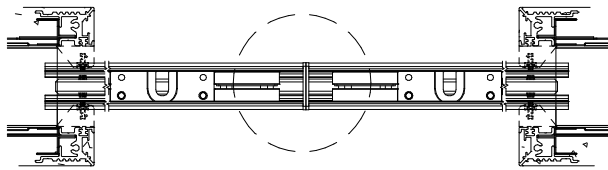

$$H_v = HSB - 45 \text{ mm}$$

Quote valide per telaio posato a quota pavimento finito.

Values valid for system set at finished floor level

1.4

MOD. ABSOLUTE EVO "TUTTALTEZZA" ( TH )

Quote valide per telaio posato a quota pavimento finito.

Values valid for system set at finished floor level

$H_v = HSB - 35 \text{ mm}$

Subject to misprints, errors and technical modifications.  
All dimensione are in mm

1.5

2.1

2.2

2.3

Subject to misprints, errors and technical modifications.  
All dimensione are in mm