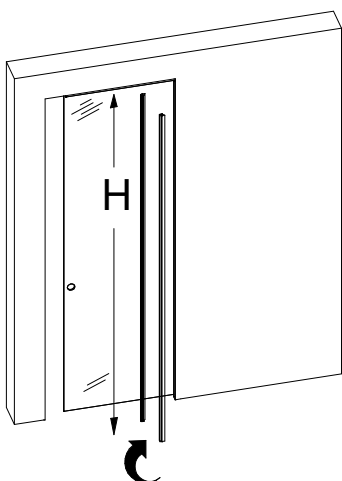

## INDICE - INDEX

|   |      |
|---|------|
| Calcolo dimensioni anta vetro - Glass door size calculation | 3-7  |
| Installazione anta vetro - Glass door setup                 | 8-10 |

1.1

1.2

$$H_v = H - 30 \text{ mm}$$

Values valid for system set at finished floor level

$H_v = HSB - 35 \text{ mm}$

Subject to misprints, errors and technical modifications.  
All dimensione are in mm

1.5

2.1

2.2

2.3

Subject to misprints, errors and technical modifications.  
All dimensione are in mm