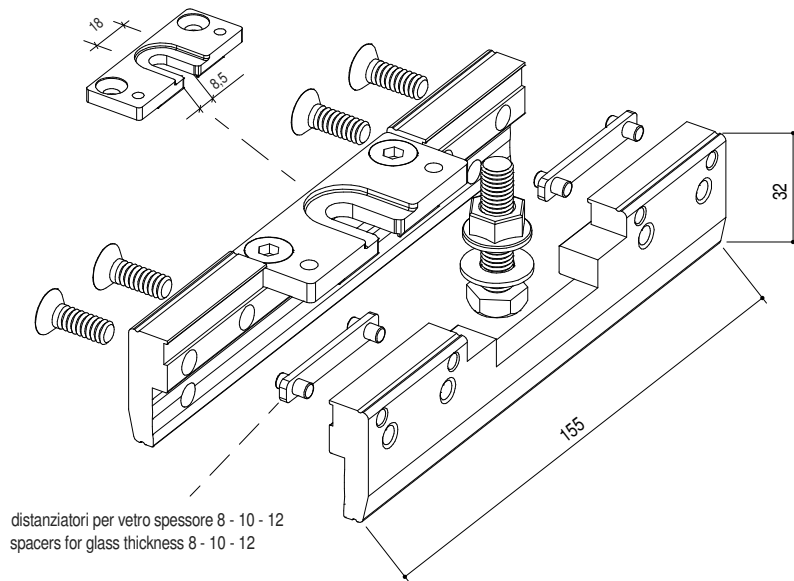

## Panoramica - Overall view - Vue d' ensemble - General

8 ~ 12 mm

250 KG

EASY

## INDICE - INDEX

|   |      |
|---|------|
| Calcolo dimensioni anta vetro - Glass door size calculation | 3-7  |
| Installazione anta vetro - Glass door setup                 | 8-10 |

1.1

1.2

$$H_v = H - 30 \text{ mm}$$