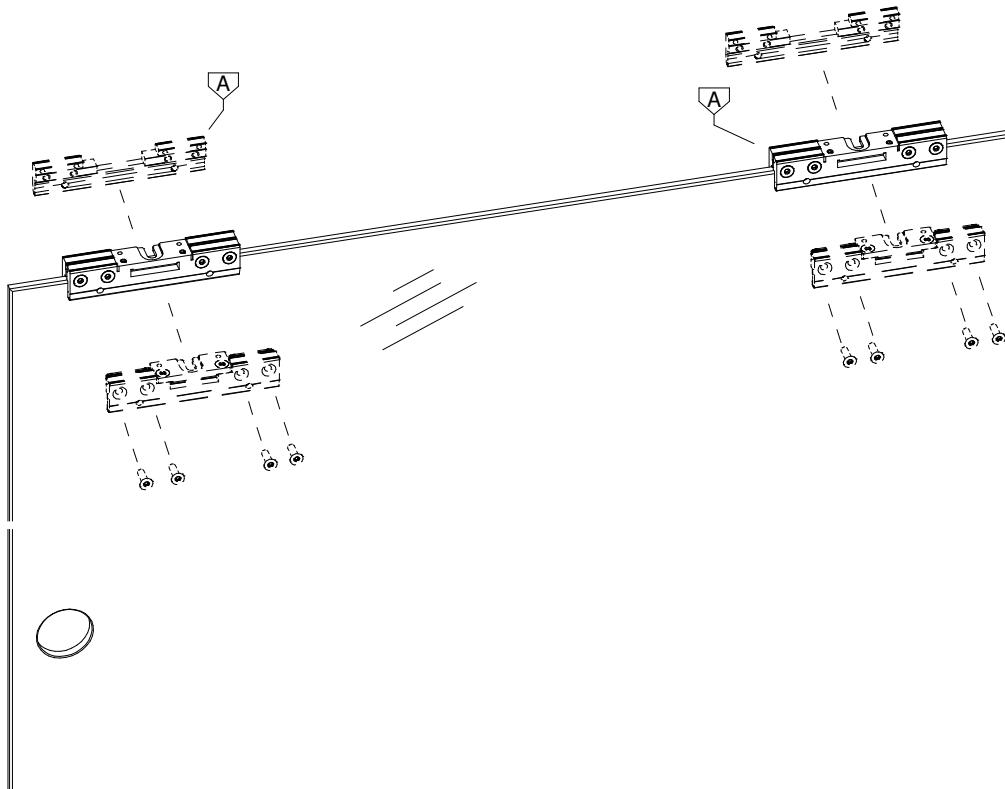

$$H_v = HSB - 45 \text{ mm}$$

Quote valide per telaio posato a quota pavimento finito.

Values valid for system set at finished floor level

1.4

MOD. ABSOLUTE EVO "TUTTALTEZZA" ( TH )

Quote valide per telaio posato a quota pavimento finito.

Values valid for system set at finished floor level

$H_v = HSB - 35 \text{ mm}$

Subject to misprints, errors and technical modifications.  
All dimensione are in mm

1.5

2.1

2.2

2.3

Subject to misprints, errors and technical modifications.  
All dimensione are in mm