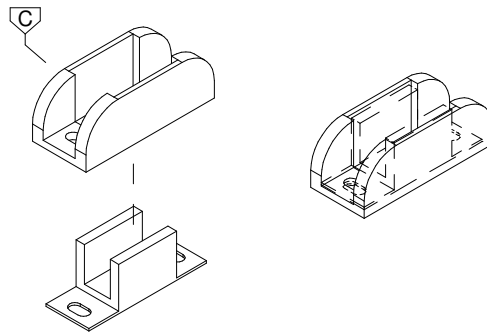

## Panoramica - Overall view - Vue d' ensemble - General

8 ~ 12 mm

250 KG

EASY

## INDICE - INDEX

|   |      |
|---|------|
| Calcolo dimensioni anta vetro - Glass door size calculation | 3-7  |
| Installazione anta vetro - Glass door setup                 | 8-10 |

1.1

1.2

$$H_v = H - 30 \text{ mm}$$