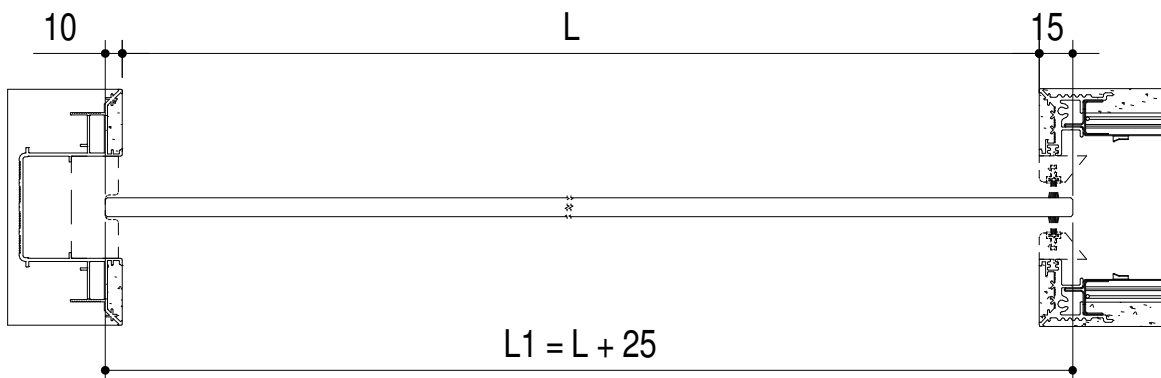

## INDICE - INDEX

|   |      |
|---|------|
| Calcolo dimensioni anta vetro - Glass door size calculation | 3-7  |
| Installazione anta vetro - Glass door setup                 | 8-10 |

1.1

1.2

$$H_v = H - 30 \text{ mm}$$

$$H_v = HSB - 45 \text{ mm}$$

Quote valide per telaio posato a quota pavimento finito.

Values valid for system set at finished floor level

1.4

MOD. ABSOLUTE EVO "TUTTALTEZZA" ( TH )

Quote valide per telaio posato a quota pavimento finito.

Values valid for system set at finished floor level

$H_v = HSB - 35 \text{ mm}$

Subject to misprints, errors and technical modifications.  
All dimensione are in mm

1.5

2.1

2.2

2.3

Subject to misprints, errors and technical modifications.  
All dimensione are in mm