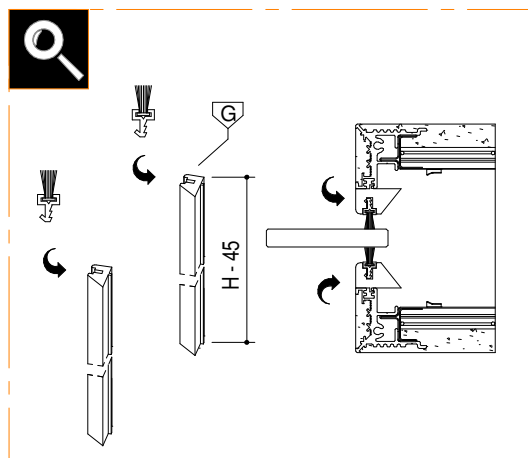

$$H_v = HSB - 45 \text{ mm}$$

Quote valide per telaio posato a quota pavimento finito.

Values valid for system set at finished floor level

1.4

MOD. ABSOLUTE EVO "TUTTALTEZZA" ( TH )

Quote valide per telaio posato a quota pavimento finito.

Values valid for system set at finished floor level

$H_v = HSB - 35 \text{ mm}$

Subject to misprints, errors and technical modifications.  
All dimensione are in mm

1.5

2.1

2.2

2.3

Subject to misprints, errors and technical modifications.  
All dimensione are in mm