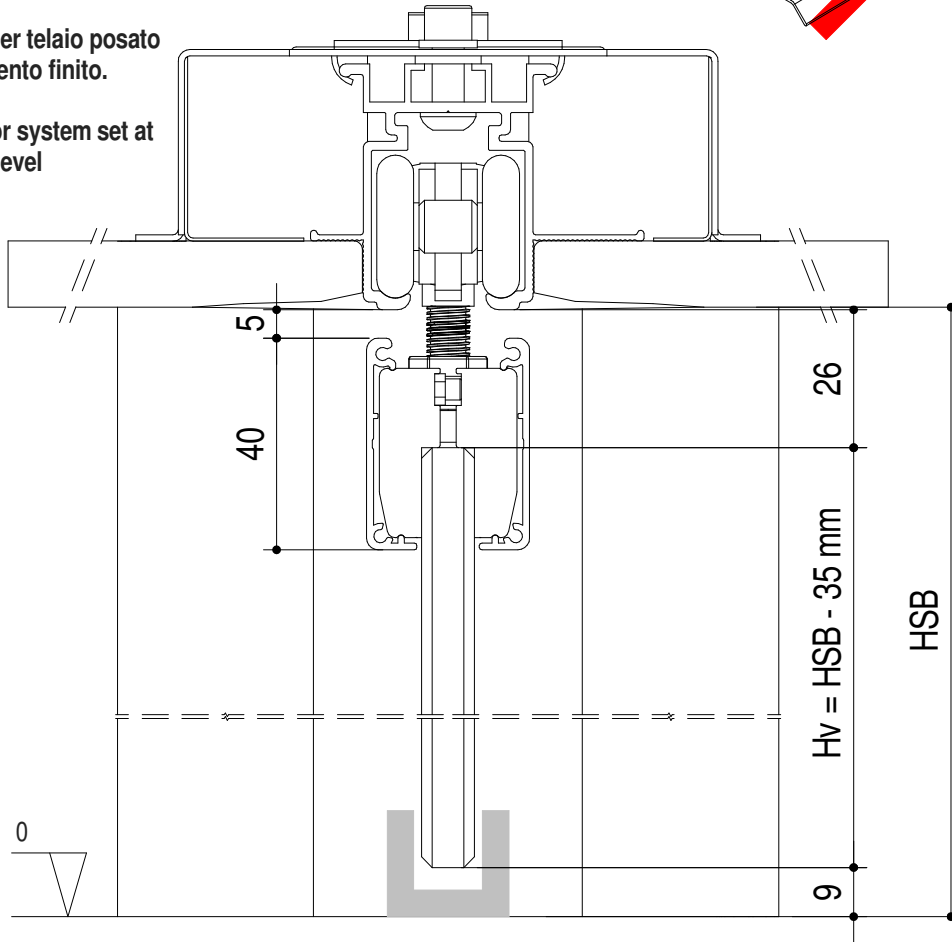

## Panoramica - Overall view - Vue d' ensemble - General

8 ~ 12 mm

250 KG

EASY

## INDICE - INDEX

|   |      |
|---|------|
| Calcolo dimensioni anta vetro - Glass door size calculation | 3-7  |
| Installazione anta vetro - Glass door setup                 | 8-10 |

1.1

1.2

$$H_v = H - 30 \text{ mm}$$

$$H_v = HSB - 45 \text{ mm}$$

Quote valide per telaio posato a quota pavimento finito.

Values valid for system set at finished floor level

1.4

MOD. ABSOLUTE EVO "TUTTALTEZZA" ( TH )

Quote valide per telaio posato a quota pavimento finito.

Values valid for system set at finished floor level

$H_v = HSB - 35 \text{ mm}$

Subject to misprints, errors and technical modifications.  
All dimensione are in mm

1.5

2.1

2.2

2.3

Subject to misprints, errors and technical modifications.  
All dimensione are in mm