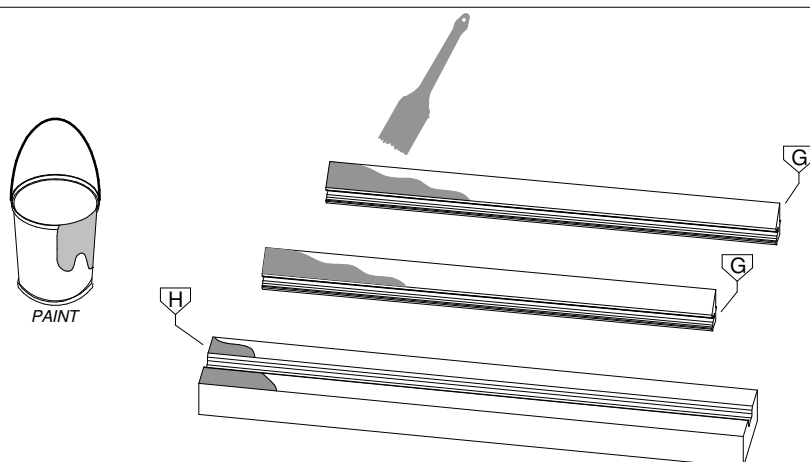

$$H_v = HSB - 45 \text{ mm}$$

Quote valide per telaio posato a quota pavimento finito.

Values valid for system set at finished floor level

1.4

MOD. ABSOLUTE EVO "TUTTALTEZZA" ( TH )

Quote valide per telaio posato a quota pavimento finito.

Values valid for system set at finished floor level

$H_v = HSB - 35 \text{ mm}$

Subject to misprints, errors and technical modifications.  
All dimensione are in mm

1.5

2.1

2.2

2.3

Subject to misprints, errors and technical modifications.  
All dimensione are in mm