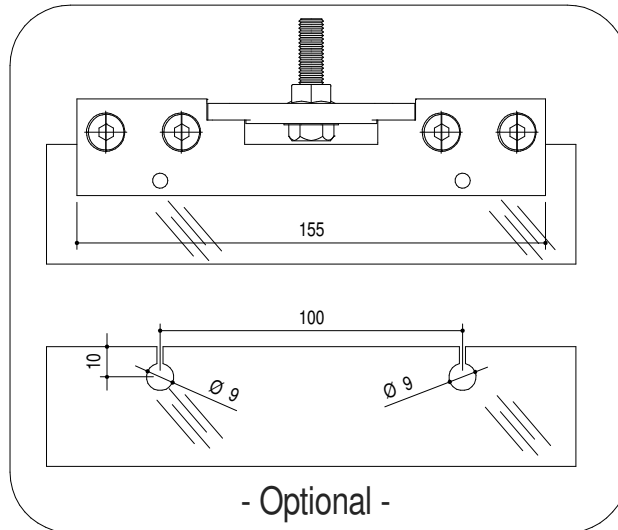

## Panoramica - Overall view - Vue d' ensemble - General

8 ~ 12 mm

250 KG

EASY

## INDICE - INDEX

|   |      |
|---|------|
| Calcolo dimensioni anta vetro - Glass door size calculation | 3-7  |
| Installazione anta vetro - Glass door setup                 | 8-10 |

1.1

1.2

$$H_v = H - 30 \text{ mm}$$