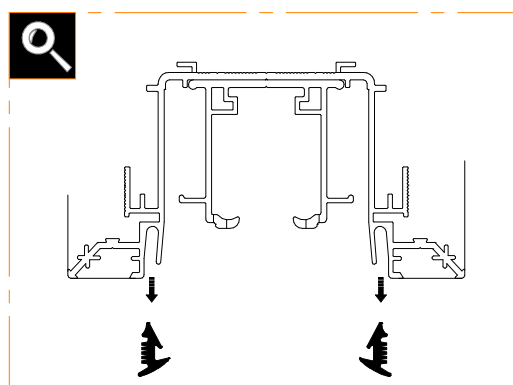

## Panoramica - Overall view - Vue d' ensemble - General

8 ~ 12 mm

250 KG

EASY

## INDICE - INDEX

|   |      |
|---|------|
| Calcolo dimensioni anta vetro - Glass door size calculation | 3-7  |
| Installazione anta vetro - Glass door setup                 | 8-10 |

1.1

1.2

$$H_v = H - 30 \text{ mm}$$