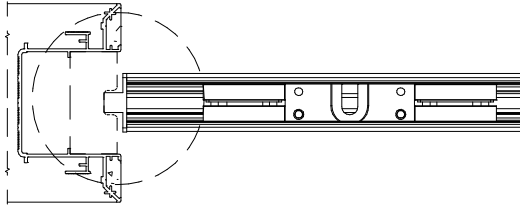

Values valid for system set at finished floor level

$H_v = HSB - 35 \text{ mm}$

Subject to misprints, errors and technical modifications.  
All dimensione are in mm

1.5

2.1

2.2

2.3

Subject to misprints, errors and technical modifications.  
All dimensione are in mm