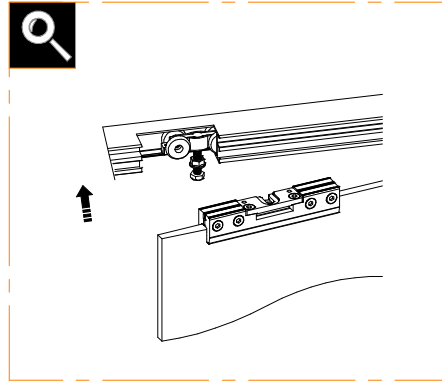

Values valid for system set at finished floor level

$H_v = HSB - 35 \text{ mm}$

Subject to misprints, errors and technical modifications.  
All dimensione are in mm

1.5

2.1

2.2

2.3

Subject to misprints, errors and technical modifications.  
All dimensione are in mm