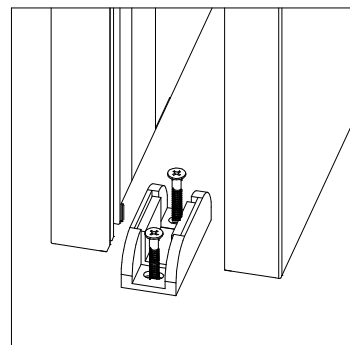

## Panoramica - Overall view - Vue d' ensemble - General

8 ~ 12 mm

250 KG

EASY

## INDICE - INDEX

|   |      |
|---|------|
| Calcolo dimensioni anta vetro - Glass door size calculation | 3-7  |
| Installazione anta vetro - Glass door setup                 | 8-10 |

1.1

1.2

$$H_v = H - 30 \text{ mm}$$