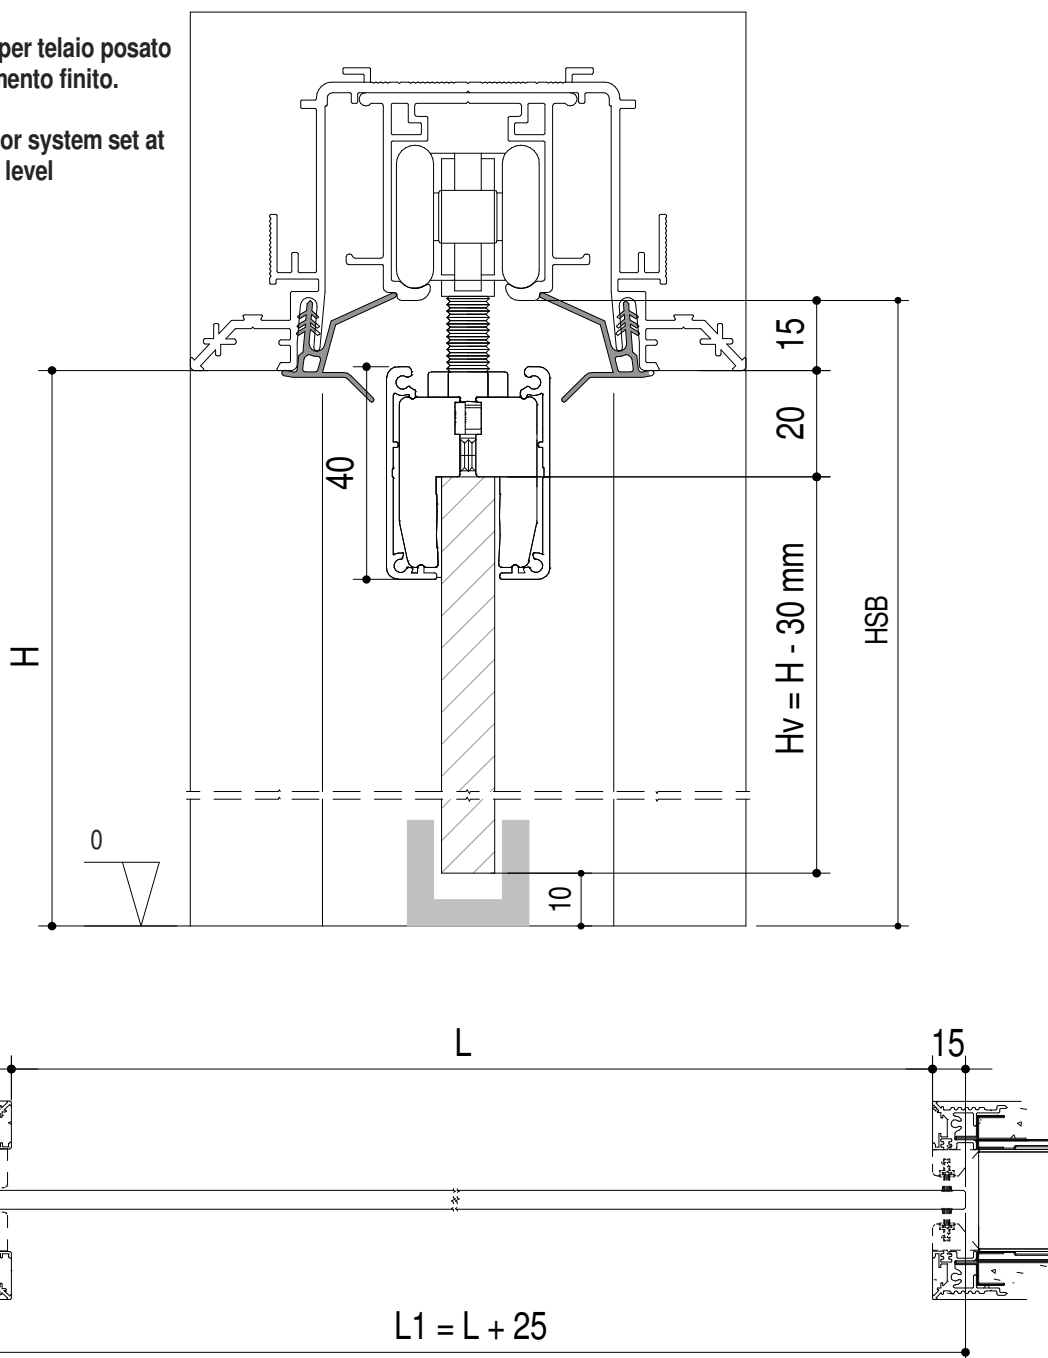

## Panoramica - Overall view - Vue d' ensemble - General

8 ~ 12 mm

250 KG

EASY

## INDICE - INDEX

|   |      |
|---|------|
| Calcolo dimensioni anta vetro - Glass door size calculation | 3-7  |
| Installazione anta vetro - Glass door setup                 | 8-10 |

1.1

1.2

$$H_v = H - 30 \text{ mm}$$

$$H_v = HSB - 45 \text{ mm}$$

Quote valide per telaio posato a quota pavimento finito.

Values valid for system set at finished floor level

1.4

MOD. ABSOLUTE EVO "TUTTALTEZZA" ( TH )

Quote valide per telaio posato a quota pavimento finito.

Values valid for system set at finished floor level

$H_v = HSB - 35 \text{ mm}$

Subject to misprints, errors and technical modifications.  
All dimensione are in mm

1.5

2.1

2.2

2.3

Subject to misprints, errors and technical modifications.  
All dimensione are in mm