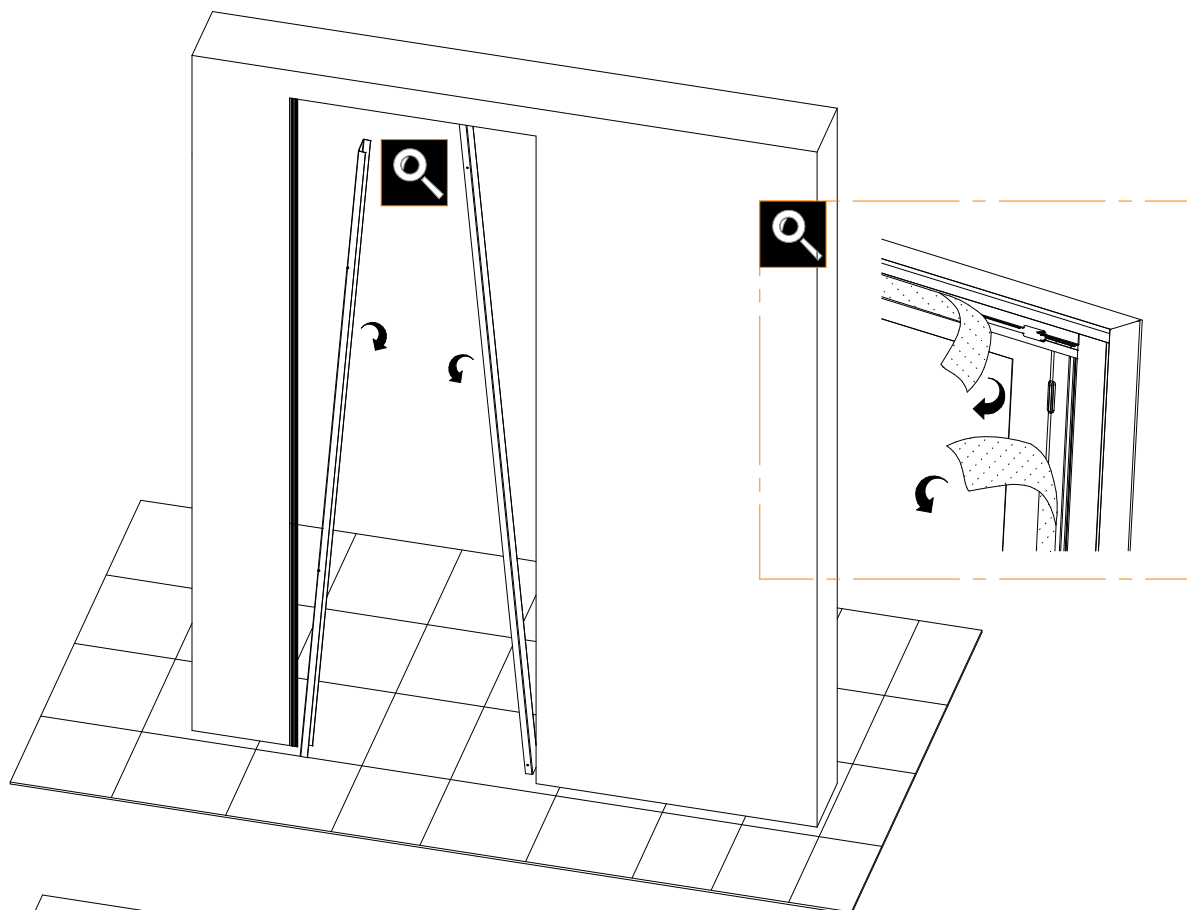

## Panoramica - Overall view - Vue d' ensemble - General

8 ~ 12 mm

250 KG

EASY

## INDICE - INDEX

|   |      |
|---|------|
| Calcolo dimensioni anta vetro - Glass door size calculation | 3-7  |
| Installazione anta vetro - Glass door setup                 | 8-10 |

1.1

1.2

$$H_v = H - 30 \text{ mm}$$