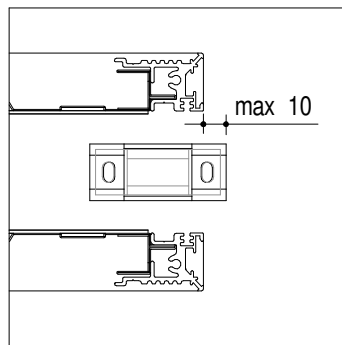

## Panoramica - Overall view - Vue d' ensemble - General

8 ~ 12 mm

250 KG

EASY

## INDICE - INDEX

|   |      |
|---|------|
| Calcolo dimensioni anta vetro - Glass door size calculation | 3-7  |
| Installazione anta vetro - Glass door setup                 | 8-10 |

1.1

1.2

$$H_v = H - 30 \text{ mm}$$